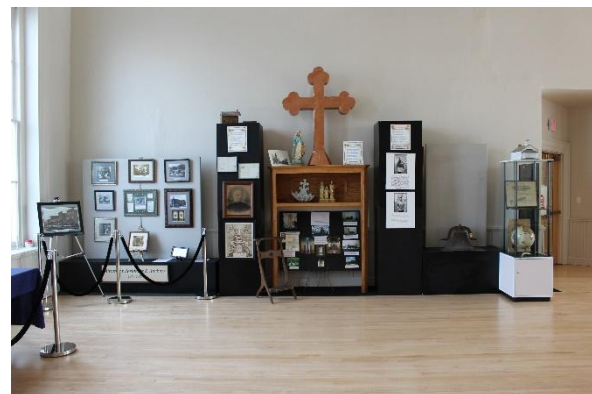

In order to accomplish the mission, the Board has recently been working on a “Tasks to be completed” list:

Task	Beginning date for completion	Deadline for completion	✓ Task completed with date
Restore Dust covers to clothing displays	April 11, 2017	April 15, 2017	✓ April 13, 2017
Relocation of tools from kitchen to 2 nd floor northeast storage shelves	April 11, 2017	April 21, 2017	✓ April 17, 2017
Order Portable movie screen	April 11, 2017	April 24, 2017	✓ April 12, 2017
Put Portable movie screen in place		April 24, 2017	✓ April 27, 2017
Complete Inventory of artifacts	April 18, 2017	Work in progress	
Create display for Bob Weaver Civil War Letters	April 18, 2017	April 24, 2017	
Shelving space for receiving artifacts and loans	April 11, 2017	April 25, 2017	Partially completed

The result has been change within the MUSEUM, such as:

First Floor—
Train Room

Second Floor----

If you have not visited recently, come see the new displays!